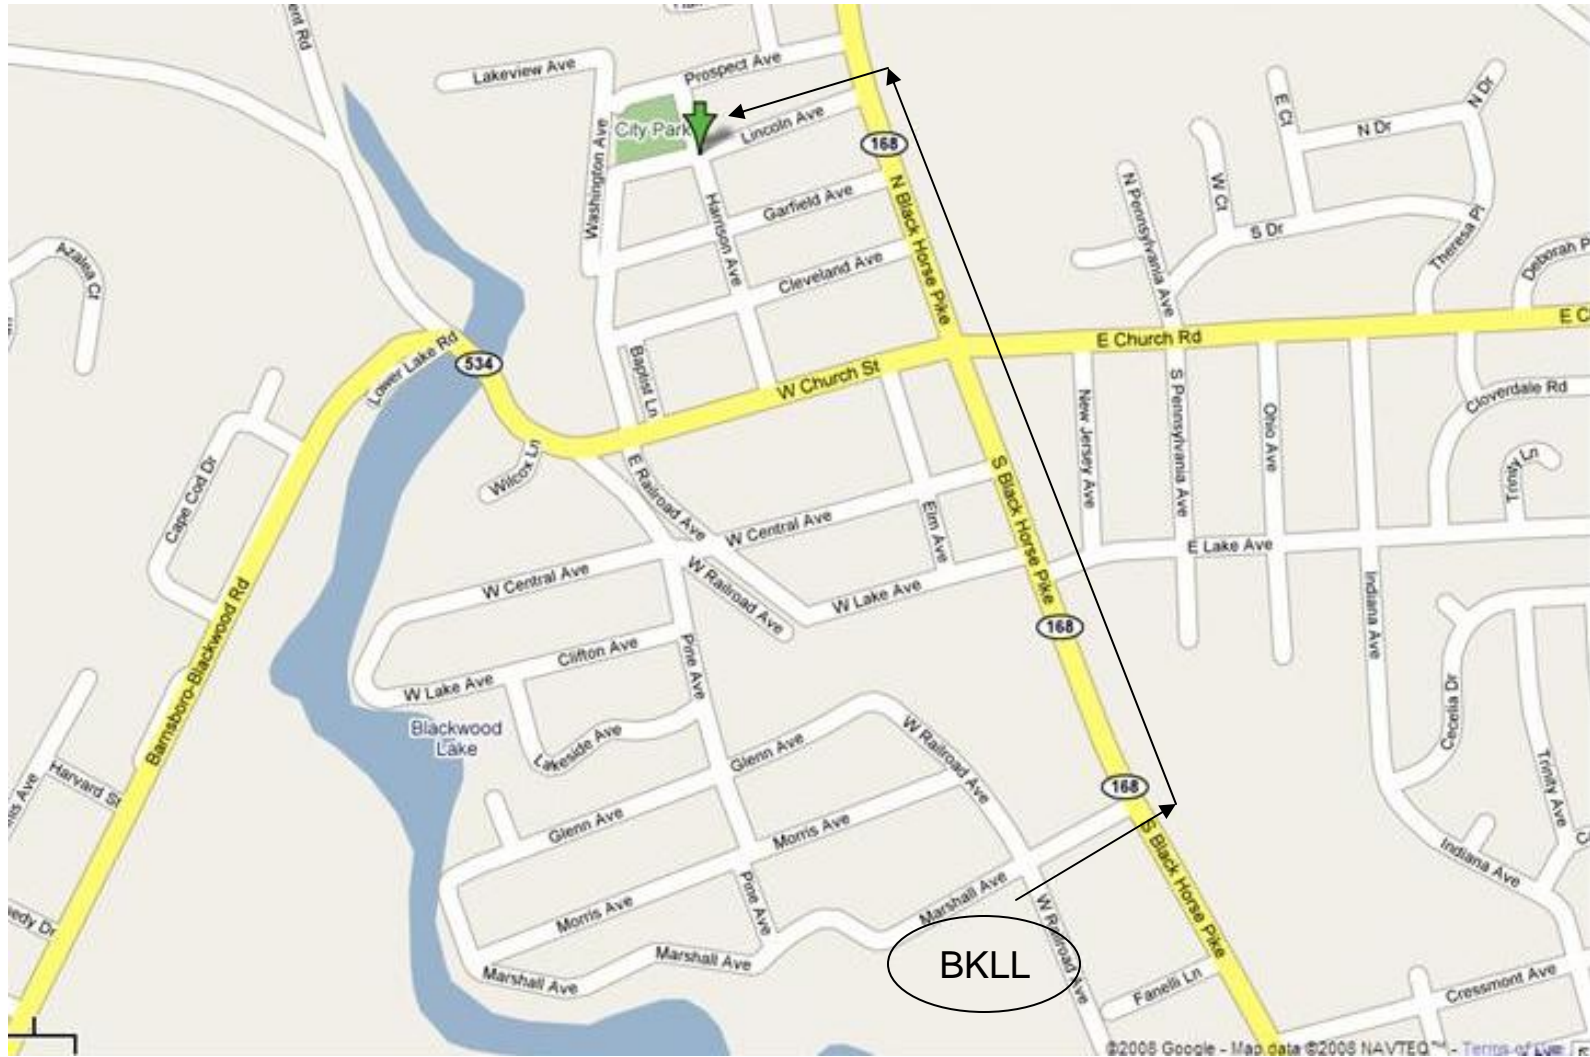

Directions to Al Raw's Field. Lincoln and Harrison Ave, Blackwood.

From our fields on Marshall Ave, make a left on (BHP) Black Horse Pike (Rt. 168) North. Proceed through traffic light at BHP and Church Street. Make 3<sup>rd</sup> left on to Lincoln Ave. Follow Lincoln straight back to field.